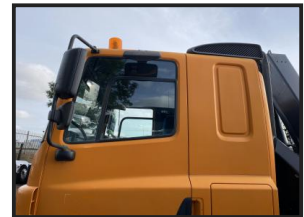

DAF CF65 220

£POA

18TON GVW, 26FT Triple Steel Dropside, Front Mounted Fassi F170A.22 Crane, 2 Extensions, Hydraulic Stabilizer legs, Sleeper Cab, Manual Gearbox, Steel Suspension, Beacons, 314,000 KLMS FROM NEW

Product Details	
Category/Type	HIAB & CRANE TRUCKS
Make	DAF
Model	CF65 220
Year	2003 53 REG
Hours	314,596 KLMS

The Loco Yard, Queenborough, ME11 5HS, United Kingdom

Tel: 01474 326655

www.tt-ex.com info@tt-ex.com