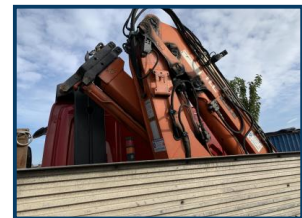

THOMAS TRUCKS

COMMERCIAL VEHICLE SALES & HIRE

DAF CF65 250

£POA

2009 DAF CF65 220 18ton GVW, 25FT Flatbed c/w Atlas 12.5 Crane 2 Extensions, Air Suspension, Manual Gearbox, Company Direct

Product Details	
Category/Type	HIAB & CRANE TRUCKS
Make	DAF
Model	CF65 250
Year	2009 09 REG
Mileage	-