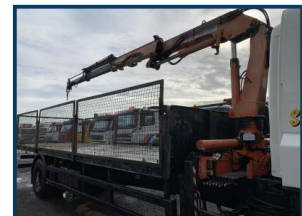

THOMAS TRUCKS

COMMERCIAL VEHICLE SALES & HIRE

DAF CF65 250

£POA

2004 DAF CF65 250 4x2 Manual Gearbox, 24FT Flatbed with Front Mounted Atlas 85.1 2 Extension Crane, Piped, Caged Sided, Steel Suspension, Manual 4 over 4 ZF Gearbox, Day Cab

Product Details	
Category/Type	HIAB & CRANE TRUCKS
Make	DAF
Model	CF65 250
Year	2004 04 REG
Mileage	-

The Loco Yard, Rushenden Road, Queenborough, Kent, ME11 5HS
 Tel: +44 (0)1474 326655 Thomas: +44 (0)7584 351 151 John: +44 (0)7760 765707
www.tt-ex.com info@tt-ex.com