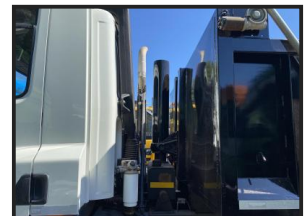

DAF CF75 310 ULEZ COMPLIANT

£POA

6x4 Double Drive, Steel Body, Front End Ram, Day Cab, Beacons, Manual Gearbox, Cruise Control, ULEZ Compliant, Company Direct

Product Details

Category/Type	TIPPERS
Make	DAF
Model	CF75 310 ULEZ COMPLIANT
Year	2014 14 REG
Hours	277,164 KLMS