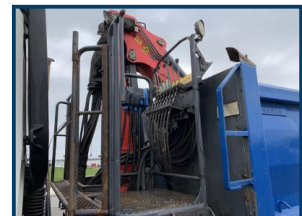

THOMAS TRUCKS

COMMERCIAL VEHICLE SALES & HIRE

DAF CF75 310

£POA

6x4 Double Drive Steel Body Tipper, Epsilon E100 Crane (No Bucket) crane can be removed, Manual Gearbox, Steel Suspension, DAF Engine

Product Details	
Category/Type	Tippers
Make	DAF
Model	CF75 310
Year	2007 56 Reg
Mileage	312,000 KLMs