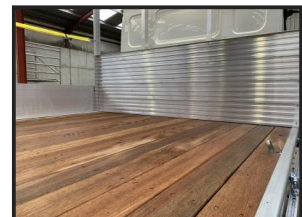

Daf LF 220

£POA

Brand New 22ft scaffold body fitted, Hard wood flooring, and fall arrest system, EURO 6, Double seat, also 7.5 Iveco Euro 6 new shape in build call for details.

Product Details	
Category/Type	NEW BUILD SCAFFOLD TRUCKS
Make	Daf
Model	LF 220
Year	2015
Hours	234781 klm