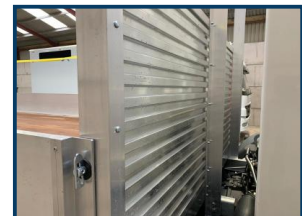

### £POA

18Ton GVW, 24FT Brand New Galvanised Triple Alloy Dropside Body, Hardwood Floor, Pole Holes, Lashing Rings, Fall Arrest, Manual Gearbox, Steel Suspension, Immaculate Condition, Finance Available