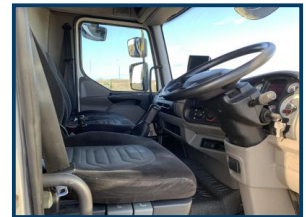

THOMAS TRUCKS

COMMERCIAL VEHICLE SALES & HIRE

DAF LF45 160

£POA

22ft Caged Dropside, Side And Rear Cameras, Audio Signal Warning, 3 Seater Cab, Radio/CD, Manual Gearbox, Service History, Finance Available

Product Details

Category/Type	Rigid Trucks - Removal trucks
Make	DAF
Model	LF45 160
Year	2012 12 Reg
Mileage	260,000 KLMS

The Loco Yard, Rushenden Road, Queenborough, Kent, ME11 5HS
Tel: +44 (0)1474 326655 Thomas: +44 (0)7584 351 151 John: +44 (0)7760 765707
www.tt-ex.com info@tt-ex.com