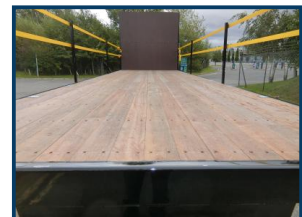

THOMAS TRUCKS

COMMERCIAL VEHICLE SALES & HIRE

DAF LF55 220

£POA

SOLD - MORE IN BUILD CALL 01474 326655

Product Details

Category/Type	New Build Scaffold & Dropside Trucks
Make	DAF
Model	LF55 220
Year	2011 11 REG
Mileage	264,000 KLMS

The Loco Yard, Rushenden Road, Queenborough, Kent, ME11 5HS
Tel: +44 (0)1474 326655 Thomas: +44 (0)7584 351 151 John: +44 (0)7760 765707
www.tt-ex.com info@tt-ex.com