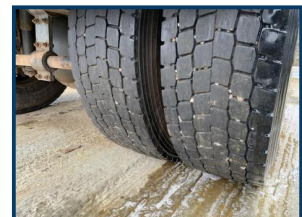

### £POA

18Ton GVW, 5.4M Steel Body Tipper, Alloy Dropsides, Steel Suspension, Manual Gearbox, UnderFloor Ram, Beacons, Company Direct

Product Details	
<b>Category/Type</b>	<b>TIPPERS</b>
<b>Make</b>	<b>DAF</b>
<b>Model</b>	<b>LF55 220</b>
<b>Year</b>	<b>2013 63 REG</b>
<b>Mileage</b>	<b>390,247 KLMS</b>