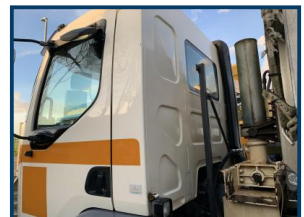

THOMAS TRUCKS

COMMERCIAL VEHICLE SALES & HIRE

DAF LF55 250

£POA

18TON GVW, Alloy Aggregate Tipper, Front End Ram, Manual 8 Speed Gearbox, Steel Suspension, Company Direct, Worldwide Export Arranged

Product Details	
Category/Type	TIPPERS
Make	DAF
Model	LF55 250
Year	2006 56 REG
Mileage	282,000 KLMS