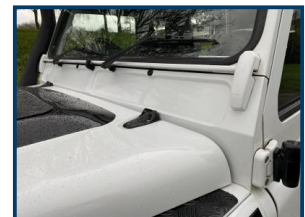

### Land Rover Defender 110 Pick Up

**£19,990.00**

2.2 TDCi 6 Speed Manual Gearbox, Finished in Fuji White, Gloss Black Roof, Rear Chequer Plate Tub Lined, Black Roll Bar, Gloss Black Boost Alloys, Gloss Black Headlamp Bezels and Grill, Full Smoked LED Lighting, Strope Side Indicators, Side Steps, Snorkel, Upgraded Front Bumper with Fog Lights, PAS, Radio CD, KBX Bonnet Vents, Only 106,000 Miles from New Warranted Mileage, Factory Fitted Alarm, Finance Arranged, Price is Plus Vat