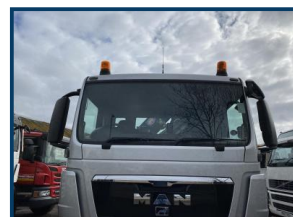

THOMAS TRUCKS

WORLDWIDE EXPORTERS

MAN TGS 26.360

£POA

MAN 26.360 26 ton gvw

First Reg:01-01-2012

MANUAL gearbox

MOT till 31-07-2021

26ft platform body

Hiab 1720 -K2 crane with remote control

Metallic silver paintwork

Product Details

Product Details	
Category/Type	HIAB & CRANE TRUCKS
Make	MAN
Model	TGS 26.360
Year	2012 61 REG
Mileage	242,000 KLMS