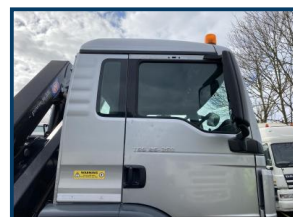

THOMAS TRUCKS

WORLDWIDE EXPORTERS

MAN TGS 26.360

£POA

MAN 26.360 26 ton gvw

First Reg:01-01-2012

MANUAL gearbox

MOT till 31-07-2021

26ft platform body

Hiab 1720 -K2 crane with remote control

Metallic silver paintwork

Product Details

Product Details	
Category/Type	HIAB & CRANE TRUCKS
Make	MAN
Model	TGS 26.360
Year	2012 61 REG
Mileage	242,000 KLMS