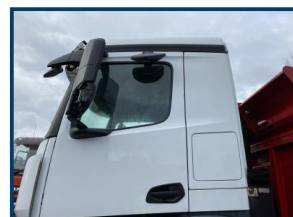

THOMAS TRUCKS

WORLDWIDE EXPORTERS

MERCEDES BENZ ACTROS 3348 EURO 6

£POA

8x4 Double Drive, Thompsons Steel Body Tipper, EDBRO Front End Ram, Air Tailgate, Day Cab, Rear Camera, Beacons, Visor, Easy Sheet, Air Conditioning, Bluetooth, Cruise Control, 12 Speed Gearbox, 75% Tyres, Tested Till July 2021, One Owner From New Company Direct, Been on R&M by local Mercedes Dealer, Finance Arranged

Product Details

Category/Type	TIPPERS
Make	MERCEDES BENZ
Model	ACTROS 3348 EURO 6
Year	2016 16 REG
Mileage	390,000 KLMS

The Loco Yard, Rushenden Road, Queenborough, Kent, ME11 5HS
Tel: +44 (0)1474 326655 Thomas: +44 (0)7584 351 151 John: +44 (0)7760 765707
www.tt-ex.com info@tt-ex.com