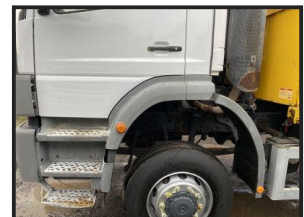

# Mercedes Benz Atego 1823 4x4

**£POA**

4x4 Hub Reduction, Steel Body Tipper, Front End Ram, 6 Speed Manual Gearbox, Beacons  
Company Direct one Owner from New with only 139,000 KLMS FROM NEW

## Product Details

<b>Category/Type</b>	<b>TIPPERS</b>
<b>Make</b>	<b>Mercedes Benz</b>
<b>Model</b>	<b>Atego 1823 4x4</b>
<b>Year</b>	<b>2004 04 REG</b>
<b>Hours</b>	<b>139,000 KLMS</b>

The Loco Yard, Queenborough, ME11 5HS, United Kingdom