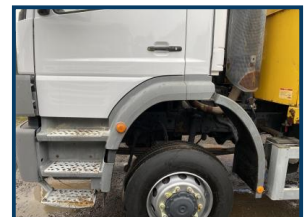

THOMAS TRUCKS

COMMERCIAL VEHICLE SALES & HIRE

Mercedes Benz Atego 1823 4x4

£POA

4x4 Hub Reduction, Steel Body Tipper, Front End Ram, 6 Speed Manual Gearbox, Beacons
Company Direct one Owner from New with only 139,000 KLMS FROM NEW

Product Details

Category/Type	TIPPERS
Make	Mercedes Benz
Model	Atego 1823 4x4
Year	2004 04 REG
Mileage	139,000 KLMS

The Loco Yard, Rushenden Road, Queenborough, Kent, ME11 5HS
Tel: +44 (0)1474 326655 Thomas: +44 (0)7584 351 151 John: +44 (0)7760 765707
www.tt-ex.com info@tt-ex.com