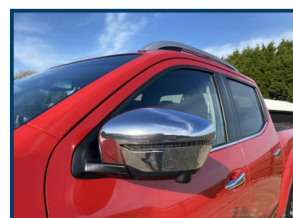

THOMAS TRUCKS

WORLDWIDE EXPORTERS

NISSAN NAVARA 2.3 DCi TEKNA

£POA

Nissan Navara 2.3 DCi Tekna, Full Leather Interior, Heated Seats, 360 Camera, Load Liner, Tow Pack, Roof Rails, Cruise Control, Manual Gearbox, Satellite Navigation, DAB Radio, Full Service History Drives Exceptional

Product Details	
Category/Type	CARS & 4x4
Make	NISSAN
Model	NAVARA 2.3 DCi TEKNA
Year	2016 66 REG
Mileage	153,000 MILES

The Loco Yard, Rushenden Road, Queenborough, Kent, ME11 5HS
Tel: +44 (0)1474 326655 Thomas: +44 (0)7584 351 151 John: +44 (0)7760 765707
www.tt-ex.com info@tt-ex.com