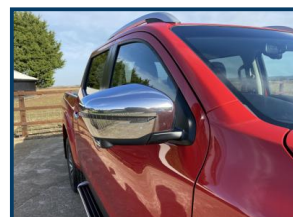

THOMAS TRUCKS

WORLDWIDE EXPORTERS

NISSAN NAVARA 2.3 DCi TEKNA

£POA

Nissan Navara 2.3 DCi Tekna, Full Leather Interior, Heated Seats, 360 Camera, Load Liner, Tow Pack, Roof Rails, Cruise Control, Manual Gearbox, Satellite Navigation, DAB Radio, Full Service History Drives Exceptional

Product Details	
Category/Type	CARS & 4x4
Make	NISSAN
Model	NAVARA 2.3 DCi TEKNA
Year	2016 66 REG
Mileage	153,000 MILES

The Loco Yard, Rushenden Road, Queenborough, Kent, ME11 5HS
Tel: +44 (0)1474 326655 Thomas: +44 (0)7584 351 151 John: +44 (0)7760 765707
www.tt-ex.com info@tt-ex.com