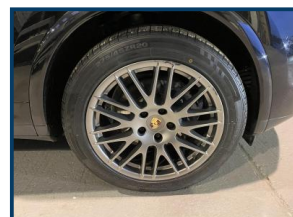

THOMAS TRUCKS

WORLDWIDE EXPORTERS

Porsche Cayenne 3.0 V6 Diesel Platinum Edition

£POA

Metallic Black with Black Leather Interior, Sat Nav, DAB, Electric Heated Seats, Heated Steering Wheel, Climate Control, Power Boot, Full Service History From New, Just Serviced with 4 New Tyres, Genuine Over Mats and Boot Liner, Excellent Condition Finance Arranged

Product Details

Category/Type	CARS & 4x4
Make	Porsche
Model	Cayenne 3.0 V6 Diesel Platinum Edition
Year	2016 66 REG
Mileage	79,000 Miles

The Loco Yard, Rushenden Road, Queenborough, Kent, ME11 5HS
Tel: +44 (0)1474 326655 Thomas: +44 (0)7584 351 151 John: +44 (0)7760 765707
www.tt-ex.com info@tt-ex.com