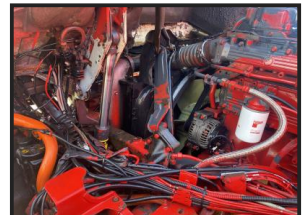

SCANIA 114 340

£POA

6x2 10 Tyre Rear Lift, 24FT Flatbed with Twist Locks, Super Singles, Day Cab, Manual Gearbox,
Manual Fuel Pump, Visor

Product Details	
<i>Category/Type</i>	FLATBEDS & DROPSIDES
<i>Make</i>	SCANIA
<i>Model</i>	114 340
<i>Year</i>	2004 04 REG
<i>Hours</i>	-