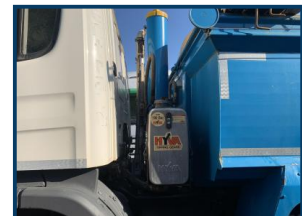

# THOMAS TRUCKS

### £POA

8X4 Double Drive, Steel Abba Predator Tipping Body, Sheeting System, Manual Gearbox, Rear Camera System, Weighloader Direct From Scania

Product Details	
<i>Category/Type</i>	<b>TIPPERS</b>
<i>Make</i>	<b>SCANIA</b>
<i>Model</i>	<b>P360</b>
<i>Year</i>	<b>2012 12 REG</b>
<i>Mileage</i>	<b>-</b>