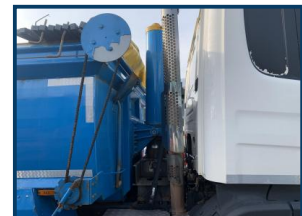

THOMAS TRUCKS

COMMERCIAL VEHICLE SALES & HIRE

SCANIA P360

£POA

8x4 Double Drive, ABBA Steel Body Tipper, Sheeting System, Visor, Beacons, HYVA Front End Ram, Manual Gearbox, Onboard Weigher, Rear Camera, Air Conditioning, Cruise Control, Company Direct

Product Details

Category/Type	TIPPERS
Make	SCANIA
Model	P360
Year	2012 12 REG
Mileage	550,000 KLMS

The Loco Yard, Rushenden Road, Queenborough, Kent, ME11 5HS
Tel: +44 (0)1474 326655 Thomas: +44 (0)7584 351 151 John: +44 (0)7760 765707
www.tt-ex.com info@tt-ex.com