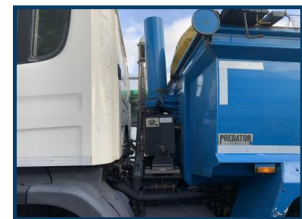

THOMAS TRUCKS

COMMERCIAL VEHICLE SALES & HIRE

SCANIA P360

£POA

8x4 Double Drive, ABBA Steel Body Tipper, Sheeting System, Visor, Beacons, EDBRO Front End Ram, Manual Gearbox, Onboard Weigher, Rear Camera, Air Conditioning, Cruise Control, LED VISOR

Product Details

Category/Type	TIPPERS
Make	SCANIA
Model	P360
Year	2013 63 REG
Mileage	429,562 KLMS

The Loco Yard, Rushenden Road, Queenborough, Kent, ME11 5HS
Tel: +44 (0)1474 326655 Thomas: +44 (0)7584 351 151 John: +44 (0)7760 765707
www.tt-ex.com info@tt-ex.com