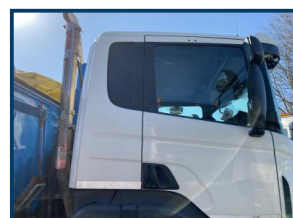

THOMAS TRUCKS

WORLDWIDE EXPORTERS

SCANIA P360

£POA

8x4 Double Drive, Steel ABBA Predator Tipper Body, HYVA Front End Ram, Rear Camera, Sheeting System, 80% Tyres, Weighloader, MANUAL GEARBOX, Air Conditioning, Visor, LED Running Lights, One Owner Company Direct, Tested Till March 2022

Product Details

Product Details	
Category/Type	TIPPERS
Make	SCANIA
Model	P360
Year	2013 63 REG
Mileage	492,773 KLMS

The Loco Yard, Rushenden Road, Queenborough, Kent, ME11 5HS
Tel: +44 (0)1474 326655 Thomas: +44 (0)7584 351 151 John: +44 (0)7760 765707
www.tt-ex.com info@tt-ex.com