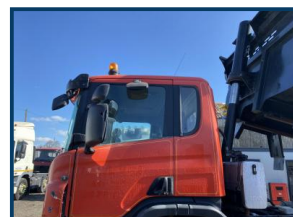

THOMAS TRUCKS

WORLDWIDE EXPORTERS

SCANIA P380

£POA

8x4 Double Drive, 2019 Thompson Steel Body, Manual Gearbox, Air Conditioning, Easy Sheet, Worldwide Export Arranged

Product Details

Category/Type	TIPPERS
Make	SCANIA
Model	P380
Year	2008 08 REG
Mileage	531,000 KLMS