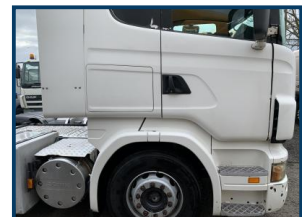

THOMAS TRUCKS

COMMERCIAL VEHICLE SALES & HIRE

SCANIA R420

£POA

6x2 Highline, 3 Pedal Opti Cruise, Midlift, Slider, Alloy Tanks, Visor, Air Conditioning, Very Clean Truck Drive Perfect, Worldwide Export Arranged, What's App 07584 351151

Product Details	
Category/Type	TRACTOR UNITS
Make	SCANIA
Model	R420
Year	2008 08 REG
Mileage	740,000 KLMS

The Loco Yard, Rushenden Road, Queenborough, Kent, ME11 5HS
Tel: +44 (0)1474 326655 Thomas: +44 (0)7584 351 151 John: +44 (0)7760 765707
www.tt-ex.com info@tt-ex.com