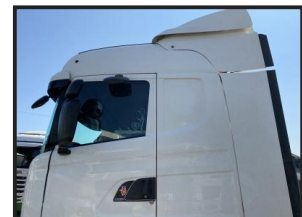

SCANIA R440 ULEZ COMPLIANT

£POA

6x2 Midlift, Opti Cruise, Twin Alloy Tanks, Alloy Catwalk, Visor, 75% Tyres, Parrot Bluetooth, Air Conditioning, Cruise Control, Double Bunk Sleeper, LED Beacons, Diff Lock, Company Direct

Product Details

Category/Type	TRACTOR UNITS
Make	SCANIA
Model	R440 ULEZ COMPLIANT
Year	2014 14 REG
Hours	602,433 KLMS

The Loco Yard, Queenborough, ME11 5HS, United Kingdom

Tel: 01474 326655

www.tt-ex.com info@tt-ex.com