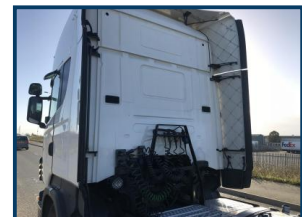

THOMAS TRUCKS

COMMERCIAL VEHICLE SALES & HIRE

SCANIA R440

£POA

6x2 Midlift, Topline, Manual Gearbox, A/C, Slider, Cruise, Company Direct, Worldwide Export
Arranged and Loading Available

Product Details

Category/Type	Tractor Units
Make	SCANIA
Model	R440
Year	2011 61 REG
Mileage	800,000 KLMS