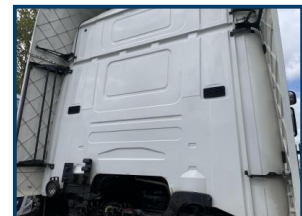

THOMAS TRUCKS

COMMERCIAL VEHICLE SALES & HIRE

SCANIA R480

£POA

6x2 Rearlift Axle, 3 Pedal Opticruise, Topline, Double Bunk Sleeper, Twin Alloy Tanks, Slider, Air Conditioning, Cruise, Climate Control, Air Kit

Product Details	
Category/Type	TRACTOR UNITS
Make	SCANIA
Model	R480
Year	2010 10 REG
Mileage	700,000 MILES

The Loco Yard, Rushenden Road, Queenborough, Kent, ME11 5HS
Tel: +44 (0)1474 326655 Thomas: +44 (0)7584 351 151 John: +44 (0)7760 765707
www.tt-ex.com info@tt-ex.com