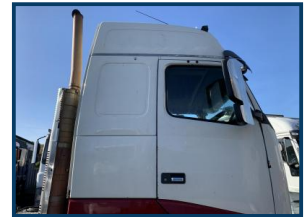

# THOMAS TRUCKS

### VOLVO FH16 610

**£POA**

6x2 Twin Rear Lift, Hub Reduction Drive Axle, Alloy Tanks, Alloy Cat Walk, Stack Exhaust, Slider, Manual Gearbox, Visor, Air Conditioning, Company Direct

Product Details	
Category/Type	TRACTOR UNITS
Make	VOLVO
Model	FH16 610
Year	2004 04 REG
Mileage	-