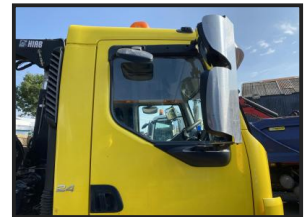

VOLVO FL240

£POA

15 TON GVW, 16FT Dropside, Front Mounted Hiab 077 1 Extension, Brick Grab, Manual Gearbox, Steel Suspension, Company Direct

Product Details	
Category/Type	HIAB & CRANE TRUCKS
Make	VOLVO
Model	FL240
Year	2007 07 REG
Hours	304,000 KLMS