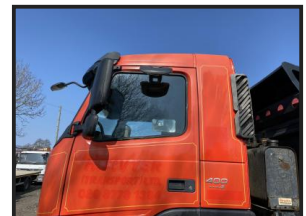

VOLVO FM 400

£POA

8x4 Thompson's Steel Body Tipper, Manual 8 Speed Gearbox, Day Cab, Front End Ram, Beacons, Air Conditioning, rear camera, stack Exhaust, Company Direct

Product Details

Category/Type	TIPPERS
Make	VOLVO
Model	FM 400
Year	2008 08 REG
Hours	638,000 KLMS