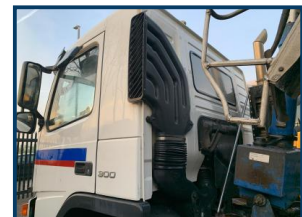

THOMAS TRUCKS

COMMERCIAL VEHICLE SALES & HIRE

VOLVO FM300

£POA

8x4 Double Drive, PPG Alloy Insulated Tipper, Split Tailgate, Manual Gearbox, Steel Suspension, Roll Over Sheet, Day Cab, Beacons. Worldwide Export Arranged, call or what's app 07584 351151

Product Details	
Category/Type	TIPPERS
Make	VOLVO
Model	FM300
Year	2002 02 REG
Mileage	620,000 KLMS

The Loco Yard, Rushenden Road, Queenborough, Kent, ME11 5HS
Tel: +44 (0)1474 326655 Thomas: +44 (0)7584 351 151 John: +44 (0)7760 765707
www.tt-ex.com info@tt-ex.com