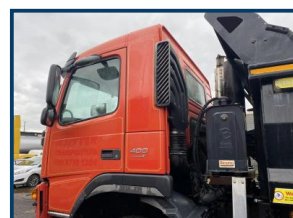

THOMAS TRUCKS

WORLDWIDE EXPORTERS

VOLVO FM400

£POA

8X4 Double Drive, Thompson Steel Body Tipper, Binotto Front End Ram, MANUAL GEARBOX, Easy Sheet, Air Conditioning, Electric Windows and Mirrors, 75 -80% Tyres, Tested Till March 2022

Product Details

Category/Type	TIPPERS
Make	VOLVO
Model	FM400
Year	2008 08 REG
Mileage	455,756 KLMS

The Loco Yard, Rushenden Road, Queenborough, Kent, ME11 5HS
Tel: +44 (0)1474 326655 Thomas: +44 (0)7584 351 151 John: +44 (0)7760 765707
www.tt-ex.com info@tt-ex.com