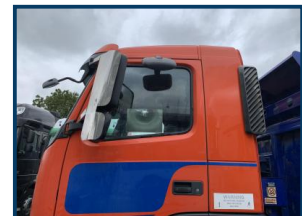

THOMAS TRUCKS

COMMERCIAL VEHICLE SALES & HIRE

VOLVO FM440

£POA

2008 Volvo FM440 8x4 Double Drive
Thompsons Loadmaster Steel Body Tipper
Binotto Front End Ram
Easy Sheet and Side Guards
Alloy Fuel Tank, Stainless Mirror Guards
Day Cab, Air Conditioning, I Shift Gearbox

Product Details

Category/Type	TIPPERS
Make	VOLVO
Model	FM440
Year	2008 08 REG
Mileage	-

The Loco Yard, Rushenden Road, Queenborough, Kent, ME11 5HS
Tel: +44 (0)1474 326655 Thomas: +44 (0)7584 351 151 John: +44 (0)7760 765707
www.tt-ex.com info@tt-ex.com