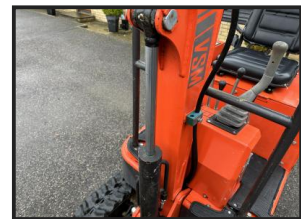

YANMAR RHINO VSM 120

£POA

The RHINOCEROS VSM120 mini excavator is the same size as the XN 08 model (93cm fixed frame).

The VSM120 mini excavator weighs 1000 kg and has a YAMAR engine EURO 5 standard).

?

The VSM 120 is equipped with water cooler (engine and hydraulics), glow plug and battery switch. Its three-cylinder engine makes the Mini Excavator more flexible and manoeuvrable than the XN 08, making it ideal for professionals.